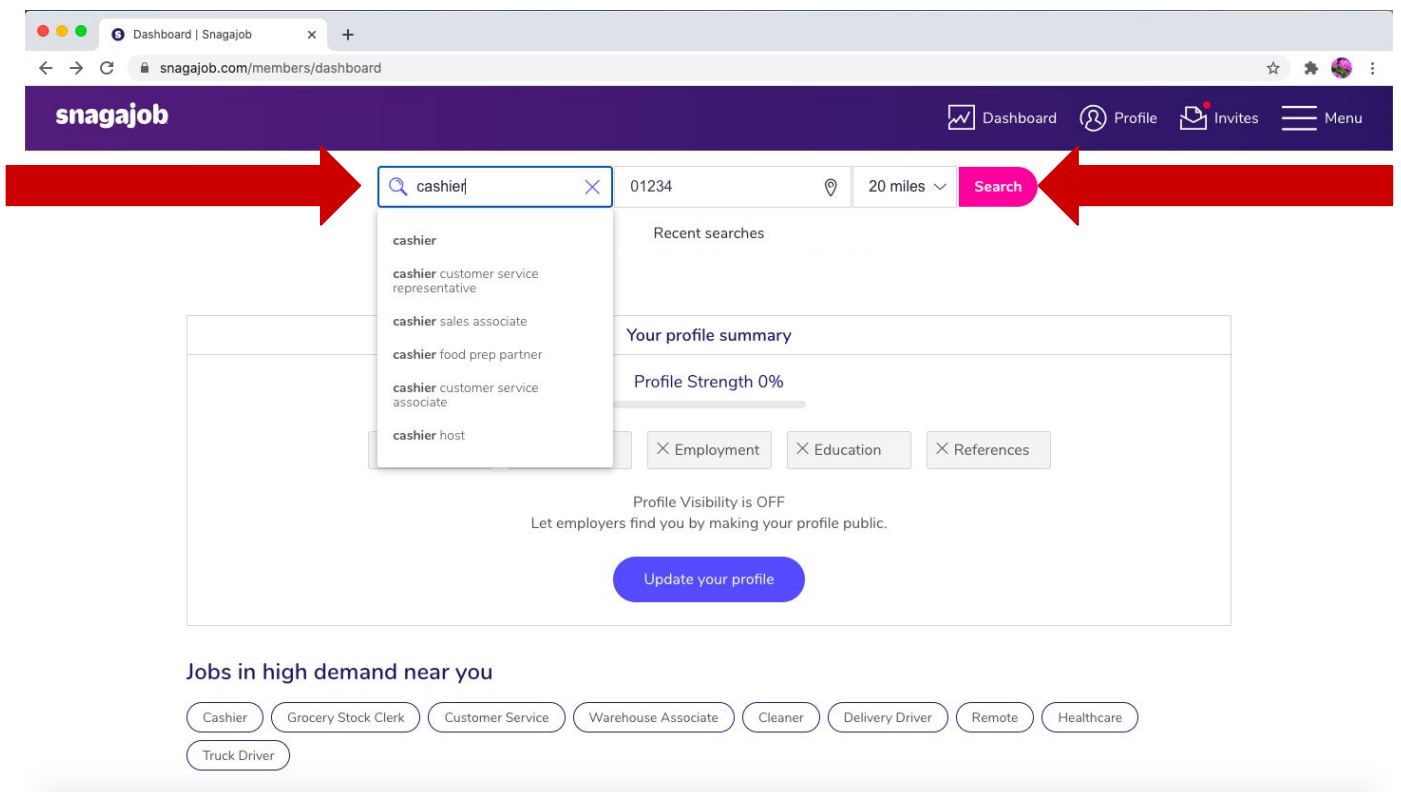

snagajob

www.snagajob.com

Using Snagajob.com

Snagajob is a website used to find work. It allows you to browse for part-time and full-time jobs in your area.

Instructions

- 1) Open your internet browser (i.e. Chrome, Internet Explorer, Safari, etc.) and browse to the Snagajob website <https://www.snagajob.com/>

2) To create an account, press **'Sign In'** in the top right corner. Then select **'Workers'**.

3) If you already have an account, enter your username and password to login. If you do not, select **'I don't have an account'**.

4) Follow the prompts and enter your information. Press the purple **'Create an Account'** button to finish creating your account.

5) To search for a job, click on the box with a magnifying glass titled **'Find a perfect job'**. Type in a job that you are interested in. Then, press the pink **'Search'** button to search.