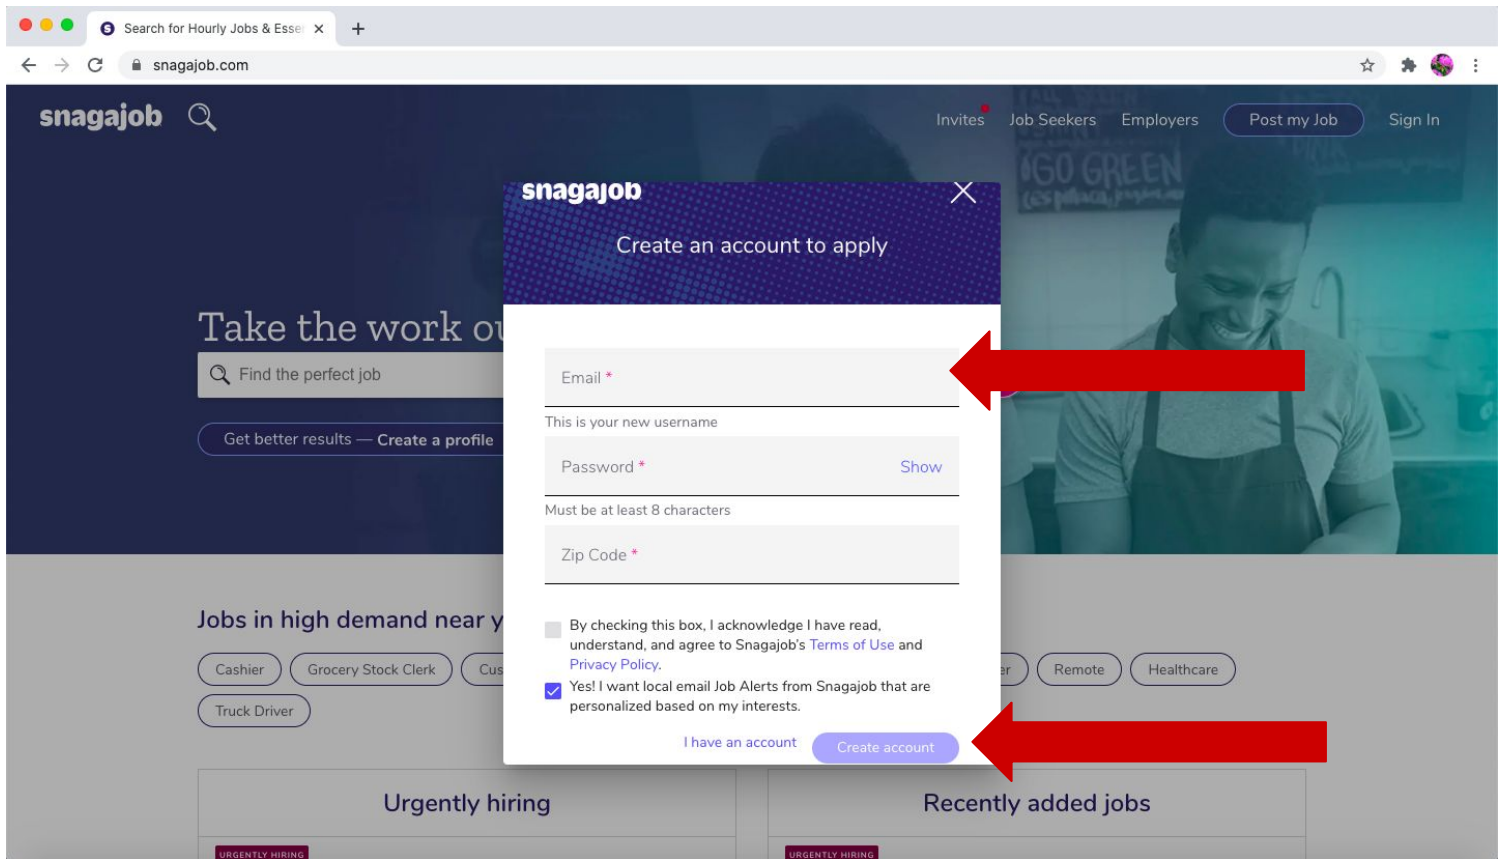

snagajob

www.snagajob.com

Using Snagajob.com

Snagajob is a website used to find work. It allows you to browse for part-time and full-time jobs in your area.

Instructions

- 1) Open your internet browser (i.e. Chrome, Internet Explorer, Safari, etc.) and browse to the Snagajob website <https://www.snagajob.com/>

2) To create an account, press **'Sign In'** in the top right corner. Then select **'Workers'**.

3) If you already have an account, enter your username and password to login. If you do not, select **'I don't have an account'**.

4) Follow the prompts and enter your information. Press the purple **'Create an Account'** button to finish creating your account.

5) To search for a job, click on the box with a magnifying glass titled **'Find a perfect job'**. Type in a job that you are interested in. Then, press the pink **'Search'** button to search.