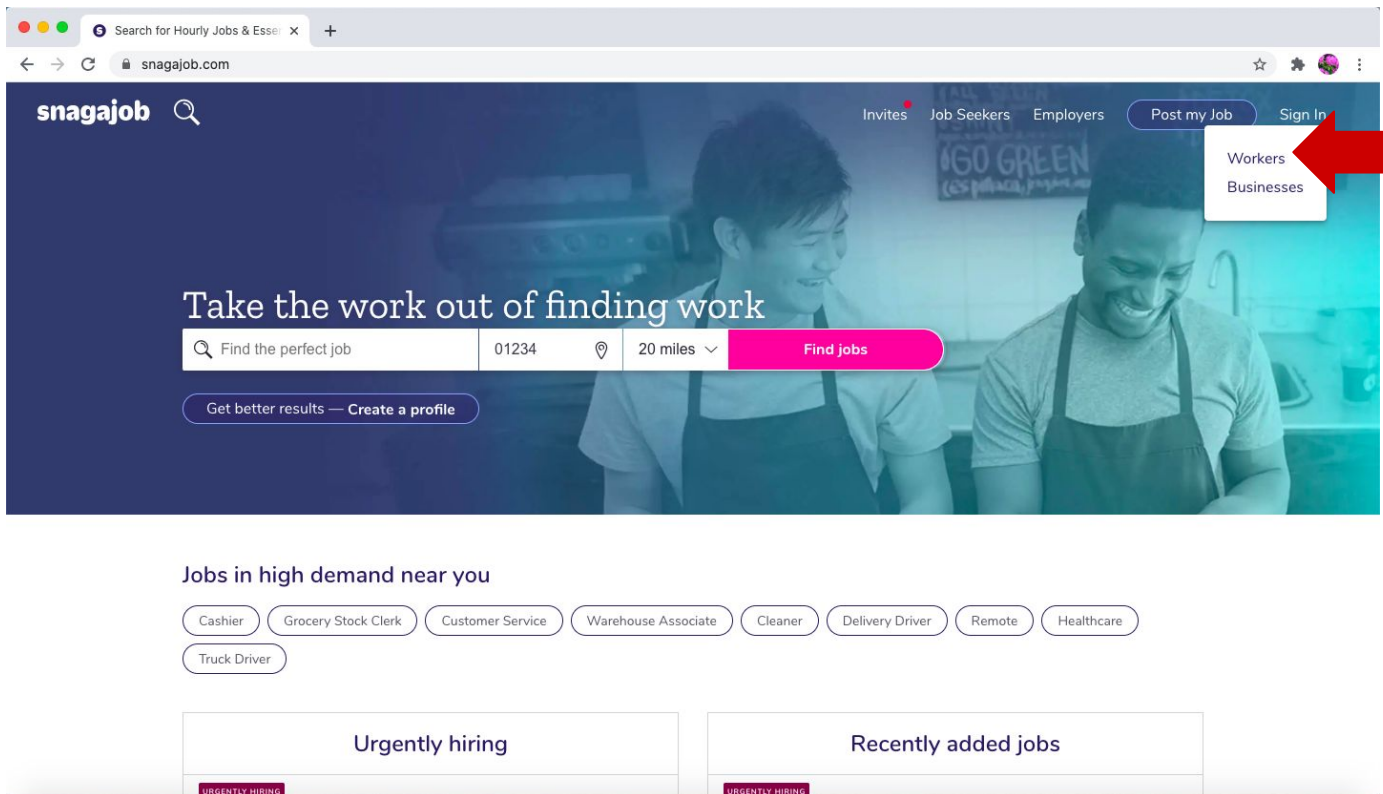

snagajob

www.snagajob.com

Using Snagajob.com

Snagajob is a website used to find work. It allows you to browse for part-time and full-time jobs in your area.

Instructions

- 1) Open your internet browser (i.e. Chrome, Internet Explorer, Safari, etc.) and browse to the Snagajob website <https://www.snagajob.com/>

2) To create an account, press **'Sign In'** in the top right corner. Then select **'Workers'**.

3) If you already have an account, enter your username and password to login. If you do not, select **'I don't have an account'**.

4) Follow the prompts and enter your information. Press the purple **'Create an Account'** button to finish creating your account.

5) To search for a job, click on the box with a magnifying glass titled **'Find a perfect job'**. Type in a job that you are interested in. Then, press the pink **'Search'** button to search.