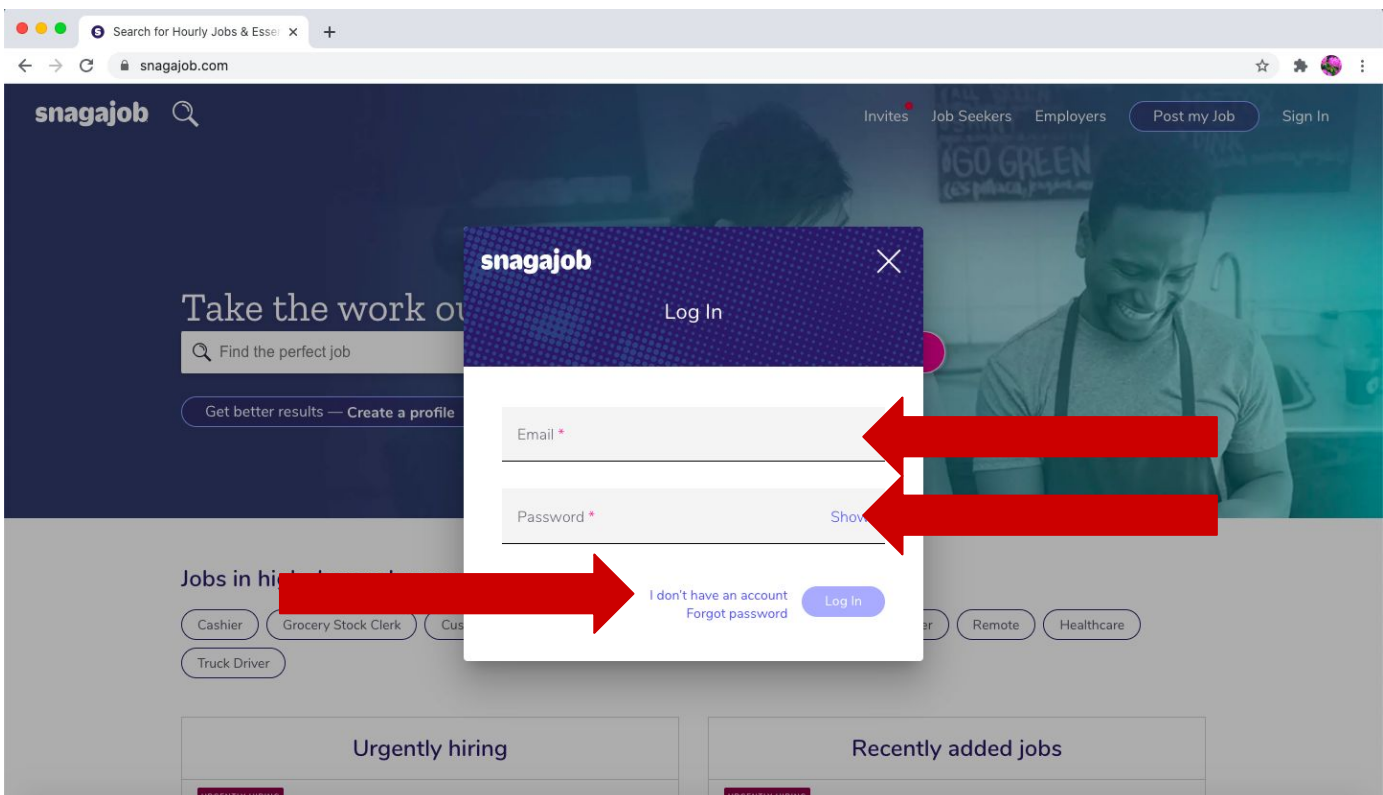

snagajob

www.snagajob.com

Using Snagajob.com

Snagajob is a website used to find work. It allows you to browse for part-time and full-time jobs in your area.

Instructions

- 1) Open your internet browser (i.e. Chrome, Internet Explorer, Safari, etc.) and browse to the Snagajob website <https://www.snagajob.com/>

2) To create an account, press **'Sign In'** in the top right corner. Then select **'Workers'**.

3) If you already have an account, enter your username and password to login. If you do not, select **'I don't have an account'**.

4) Follow the prompts and enter your information. Press the purple **'Create an Account'** button to finish creating your account.

5) To search for a job, click on the box with a magnifying glass titled **'Find a perfect job'**. Type in a job that you are interested in. Then, press the pink **'Search'** button to search.