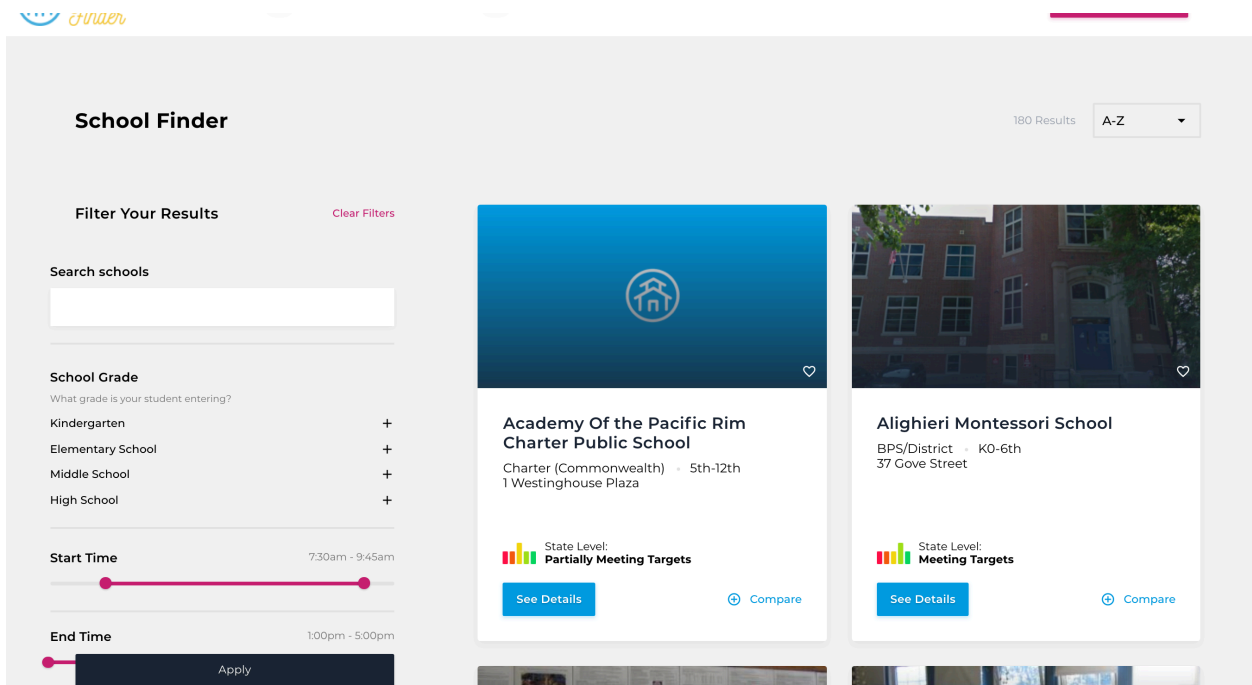

Or scroll down the main page to view the **News & Events** section:

On the main page, click on **Resources** to find more information on how to find and apply to the best school for your children or to learn more about resources for **Special Education** or **English Language Learning**.

Or scroll down the main page to click on **Resources**.

Click on **About Us** to learn more about what **Boston School Finder** does, who works for **Boston School Finder**, and contact information.

If you want more information on a **specific school**, you can put the name in the search bar.

You can also look at all the schools available and their important information if you click on [Browse All Schools](#).

After you click on [Browse All Schools](#), you can input more information to narrow down your search for the best school.