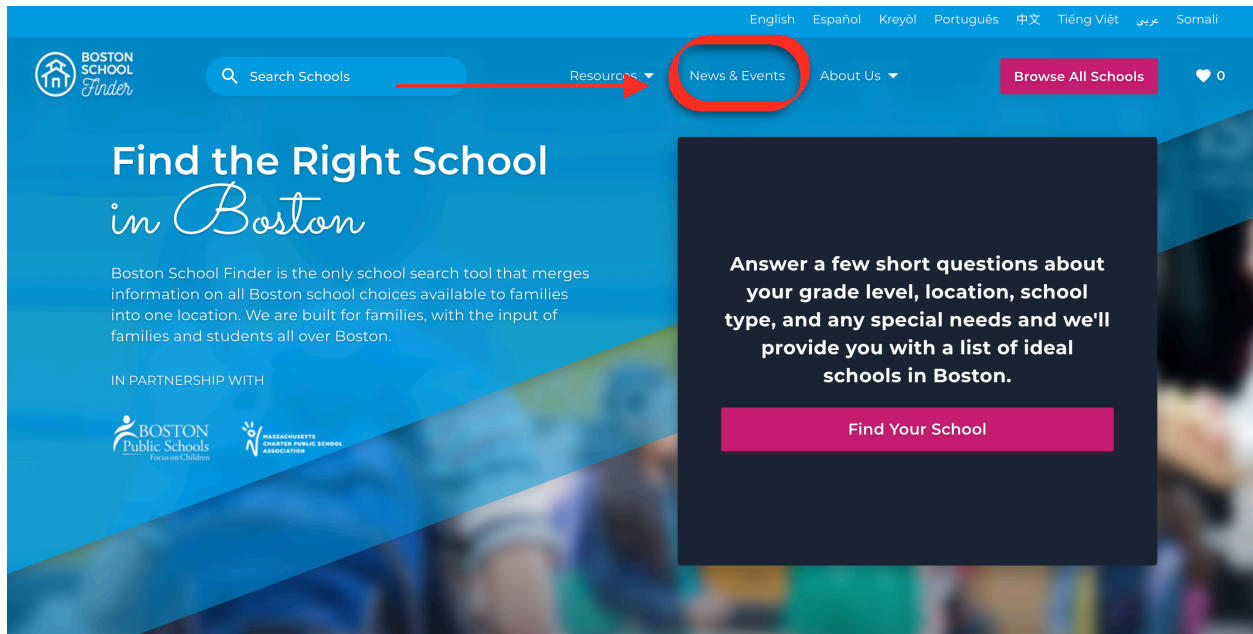

To obtain information on updates on the application process, learn about social events on education, and keep up with what is going on in the school community, go to **News & Events**. You can reach this by clicking in the top menu: