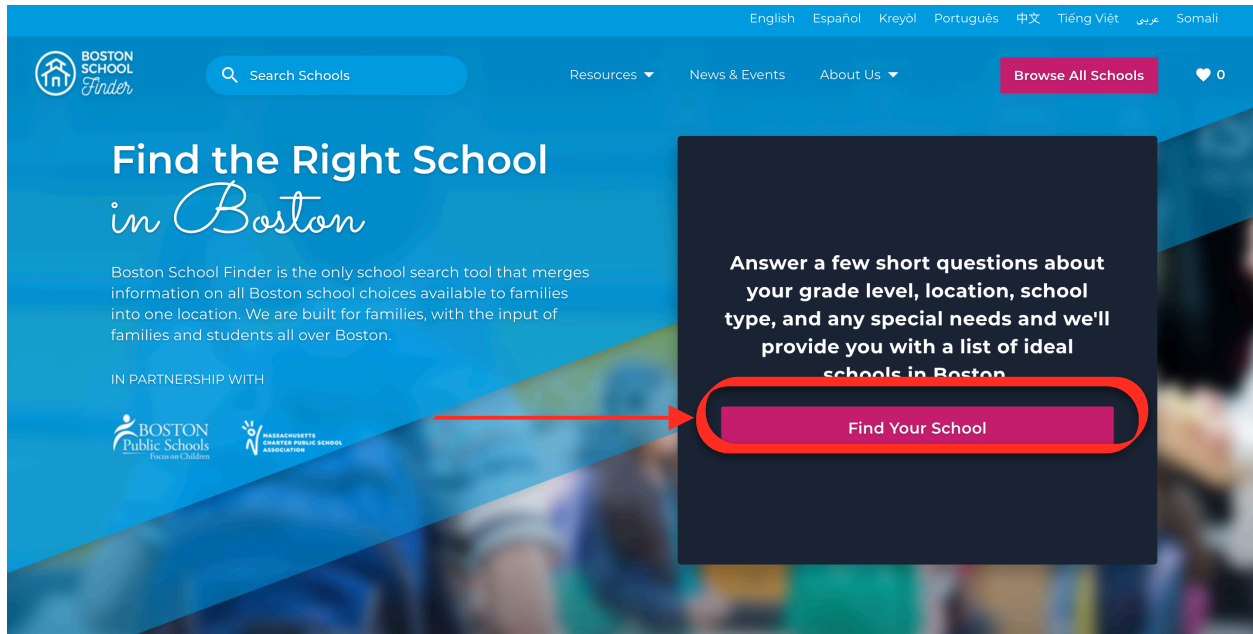

If you want to start your search for your best fit school right away, you can click on [Find Your School](#) and answer the follow up questions.