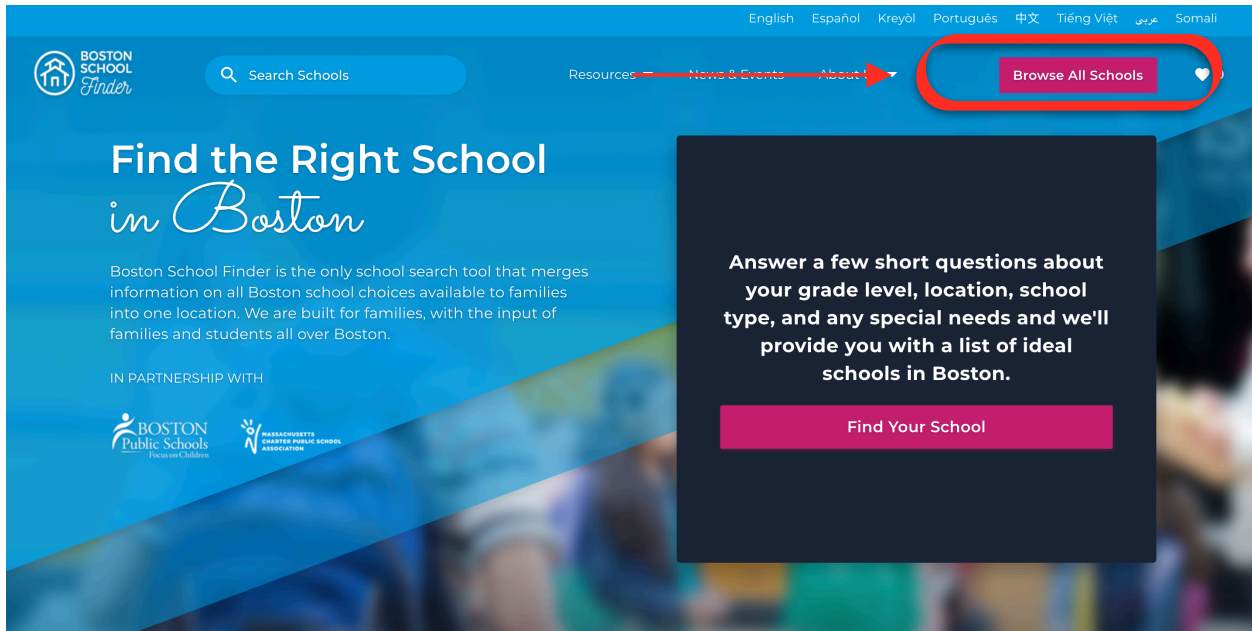

Or scroll down the main page to view the **News & Events** section:

On the main page, click on **Resources** to find more information on how to find and apply to the best school for your children or to learn more about resources for **Special Education** or **English Language Learning**.

Or scroll down the main page to click on **Resources**.

Click on **About Us** to learn more about what **Boston School Finder** does, who works for **Boston School Finder**, and contact information.

If you want more information on a **specific school**, you can put the name in the search bar.

You can also look at all the schools available and their important information if you click on [Browse All Schools](#).

After you click on [Browse All Schools](#), you can input more information to narrow down your search for the best school.